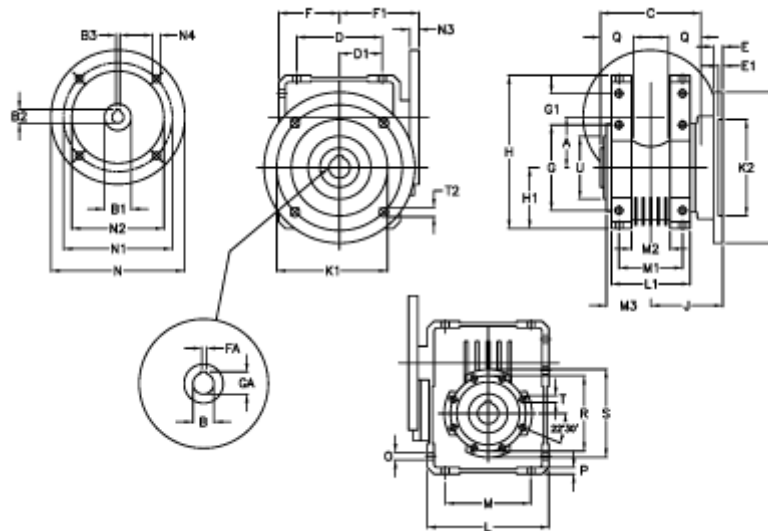

Article number: 392211008053036

Description: Worm Gear with Torque Limiter
W110 L2-UFC-80-P80 B5

Measures

A = 110.10	E = 20	H = 308.0	M = 184	N4 = M10x12	U = 130
B = 42	E1 = 12	H1 = 125.0	M1 = 115	O = 14.0	
B1 E7 = 19	F = 125	J = 131.5	M2 = 69	P = 14	
B2 = 21.8	F1 = 143	K = 280	M3 = 73.0	Q = 45	
B3 H9 = 6	FA = 12	K1 = 230	N = 200	R = 165	
C = 155	G = 184	K2 = 170	N1 = 165	S = 200	
D = 174.0	G1 = 58.0	L = 250	N2 = 130	T = M12x19	
D1 = 82.0	GA = 45.3	L1 = 143	N3 = 0.0	T2 = 13.0	